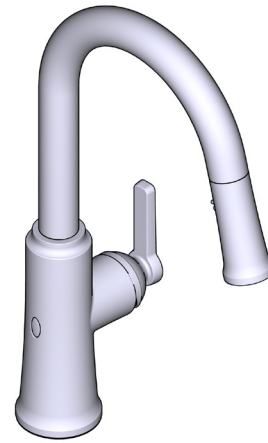

Specifications

DESCRIPTION

- Metal Wand
- Versatile, hands-free convenience in the kitchen
- Allows users to control the faucet in 2 unique ways: Wave Sensor and familiar handle
- Powered by 6 AA batteries or optional AC adapter with power splitter
- High arc spout provides height and reach to fill or clean large pots while pull down wand provides the maneuverability for cleaning or rinsing
- Reflex™ pulldown system offers smooth operation, easy movement and secure docking
- Metal construction with various finishes identified by suffix
- Pulldown spray with 68" braided hose
- Flexible supply lines with 3/8" compression fittings
- Quick connect installation - Duralock™
- Faucet designed for handle to be mounted on right side

OPERATION

- Touchless Technology
- Senses presence not movement
- Left side sensor is tuned to 3"
- One wave to turn on
- One wave to turn off
- 2 minute shut-off
- Battery pack is 6 double 'A' batteries
- Operate as a normal faucet or use the sensor
- Hot and cold adjusted even in the off position as temperature control
- Requires 2-1/2" clearance from backsplash to center of faucet hole
- Retractable pull-down metal hand spray

FLOW

- 1.75 gpm

CARTRIDGE

- 1/4-turn ceramic disc control cartridge

STANDARDS

- Third party certified to WaterSense®, ASME A112.18.1/CSA B125.1, and all applicable requirements referenced therein
- Certified to NSF 61/9 & 372

Azure™ Touchless Kitchen

Single-Handle High Arc Pulldown Kitchen Faucet

MODELS: TTRD111 Series

NOTE: THIS FAUCET INSTALLS THROUGH 1 HOLE, 1-1/8" (28mm) MIN. DIA.

U.S.A.
HOUSEOFROHL.COM
1-800-777-9762

QUEBEC / WEST CANADA / ATLANTIC CANADA
HOUSEOFROHL.CA
1-866-473-8442