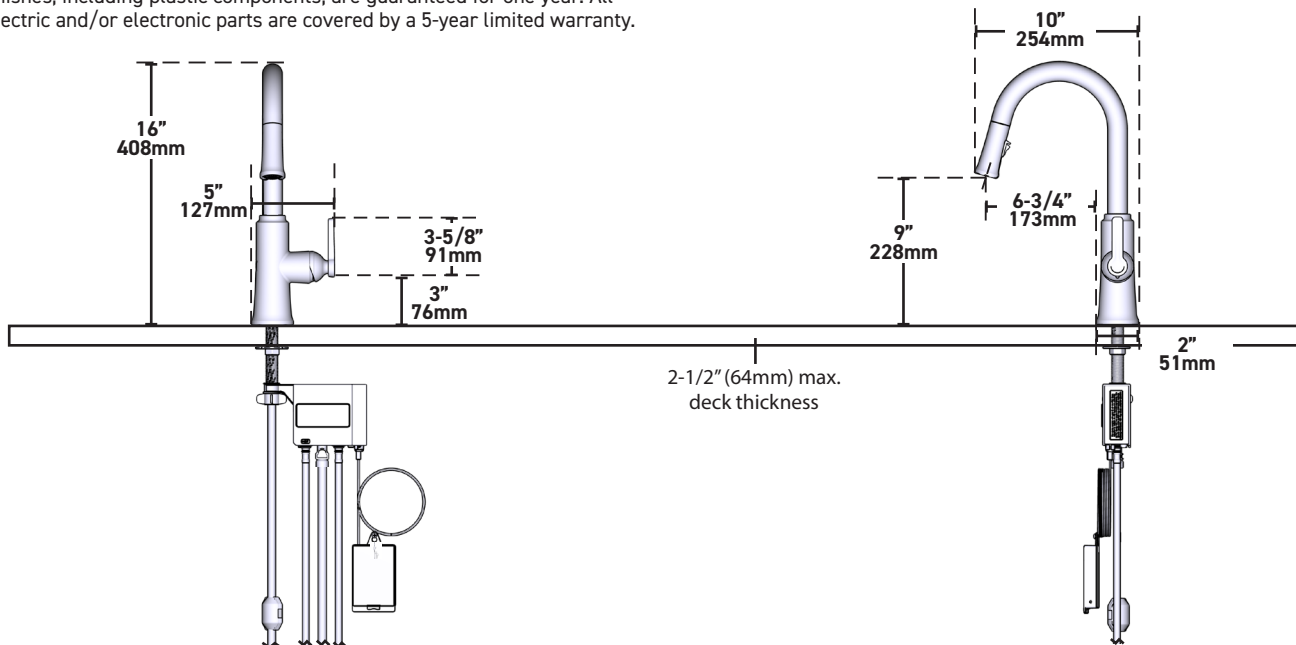

Azure™ Touchless Kitchen

Single-Handle High Arc Pulldown Kitchen Faucet

MODELS: TTRD111 Series

NOTE: THIS FAUCET INSTALLS THROUGH 1 HOLE, 1-1/8" (28mm) MIN. DIA.

U.S.A.
HOUSEOFROHL.COM
1-800-777-9762

QUEBEC / WEST CANADA / ATLANTIC CANADA
HOUSEOFROHL.CA
1-866-473-8442